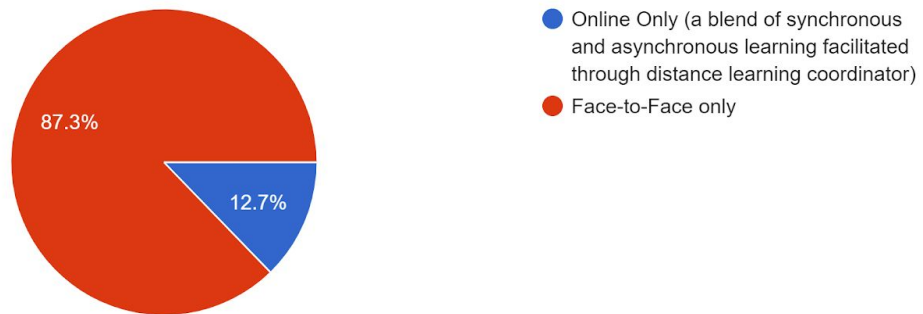

HEPHATHA

LUTHERAN CHURCH & SCHOOL

2020-2021 Opening School Survey Results:

What learning option do you want from Hephatha?

102 responses

Knowing that Hephatha will follow all CDC, CDPH, and OCHD guidelines for face-to-face instruction, are you ready to bring your child(ren)...ampus for face-to-face instruction on August 19th.